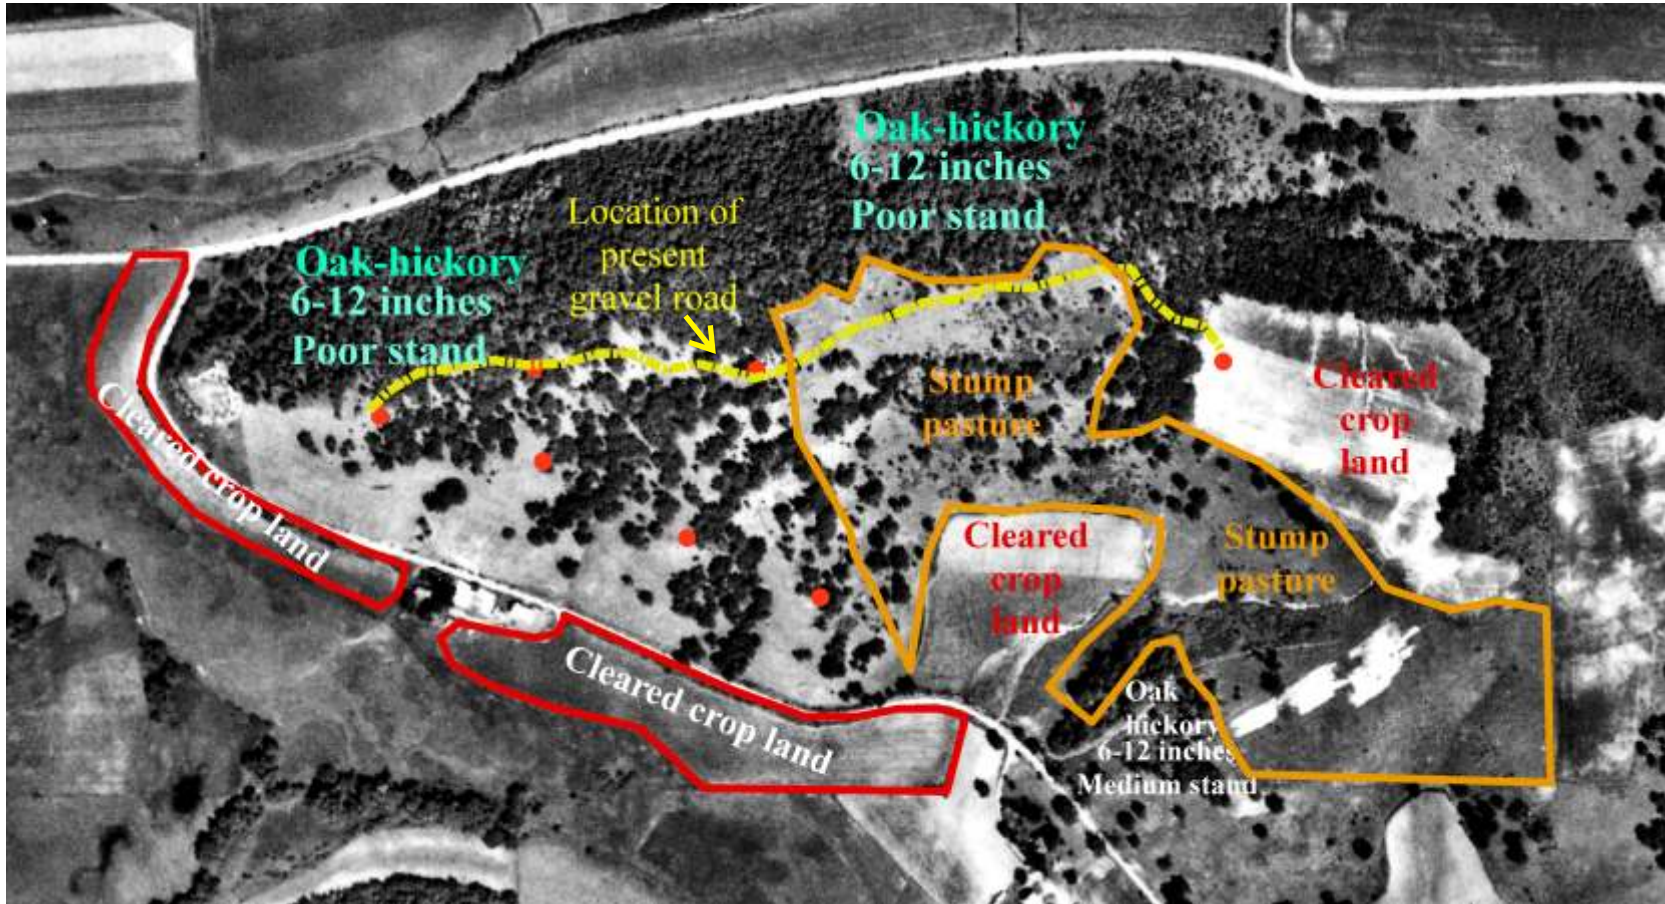

# Pleasant Valley Conservancy Land use in 1937

**Air photo from July 1937  
Land use from the Bordner  
land use survey of Dane  
County in 1938.**

ArcGIS graphic by T.D. Brock  
9 March 2010