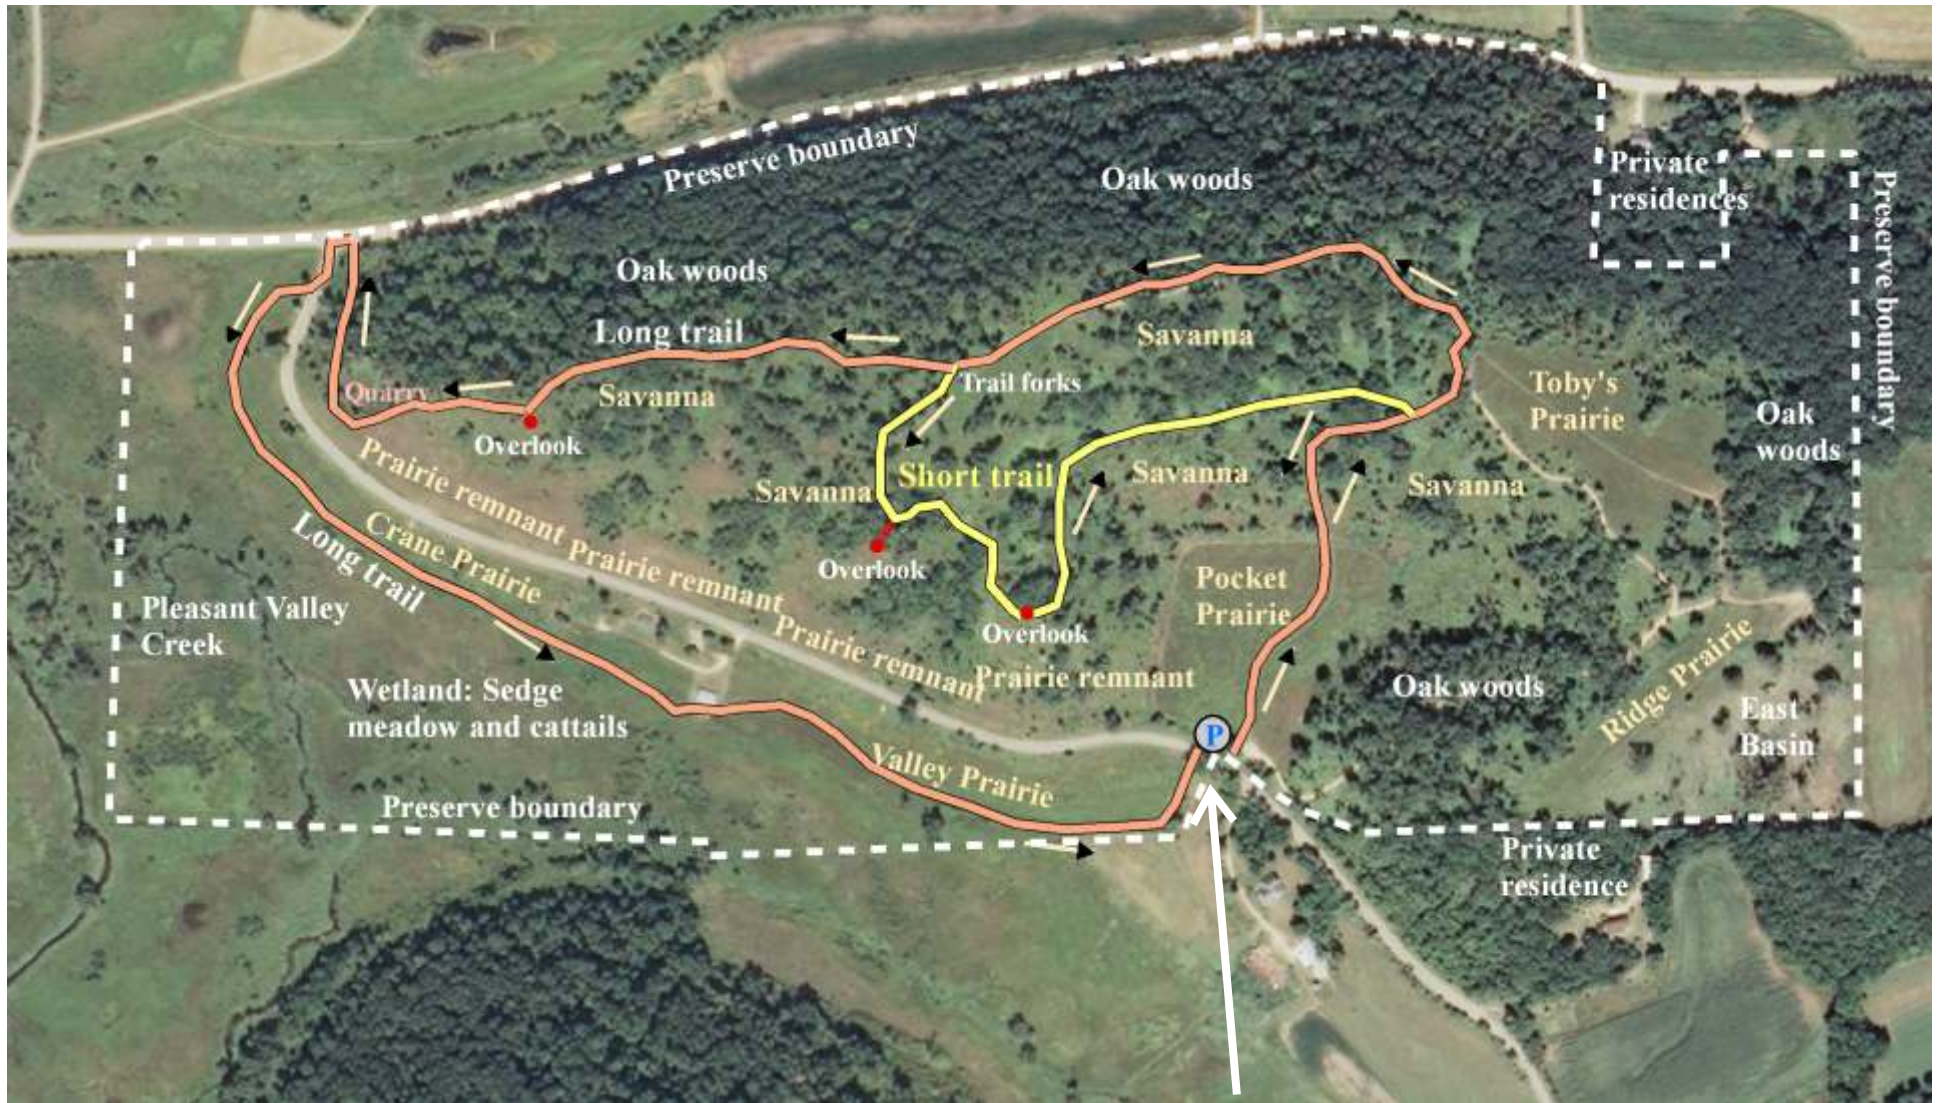

Public trail map: Pleasant Valley Conservancy

Long Trail: 1.5 miles; 1.5-2 hrs

Short Trail: 0.6 miles; 30 min-1 hr

Both trails are mowed but have some steep parts.

**Please stay on trail!
Do not pick plants or seeds
Hunting by permission only**

**Please park off the road
facing the entrance**

**Entrance and
Parking**

ArcGIS graphic by Tom Brock

Kathie and Tom Brock
608-238-5050
tdbrock@charter.net
kmbrock@charter.net
<http://PleasantValleyConservancy.org>